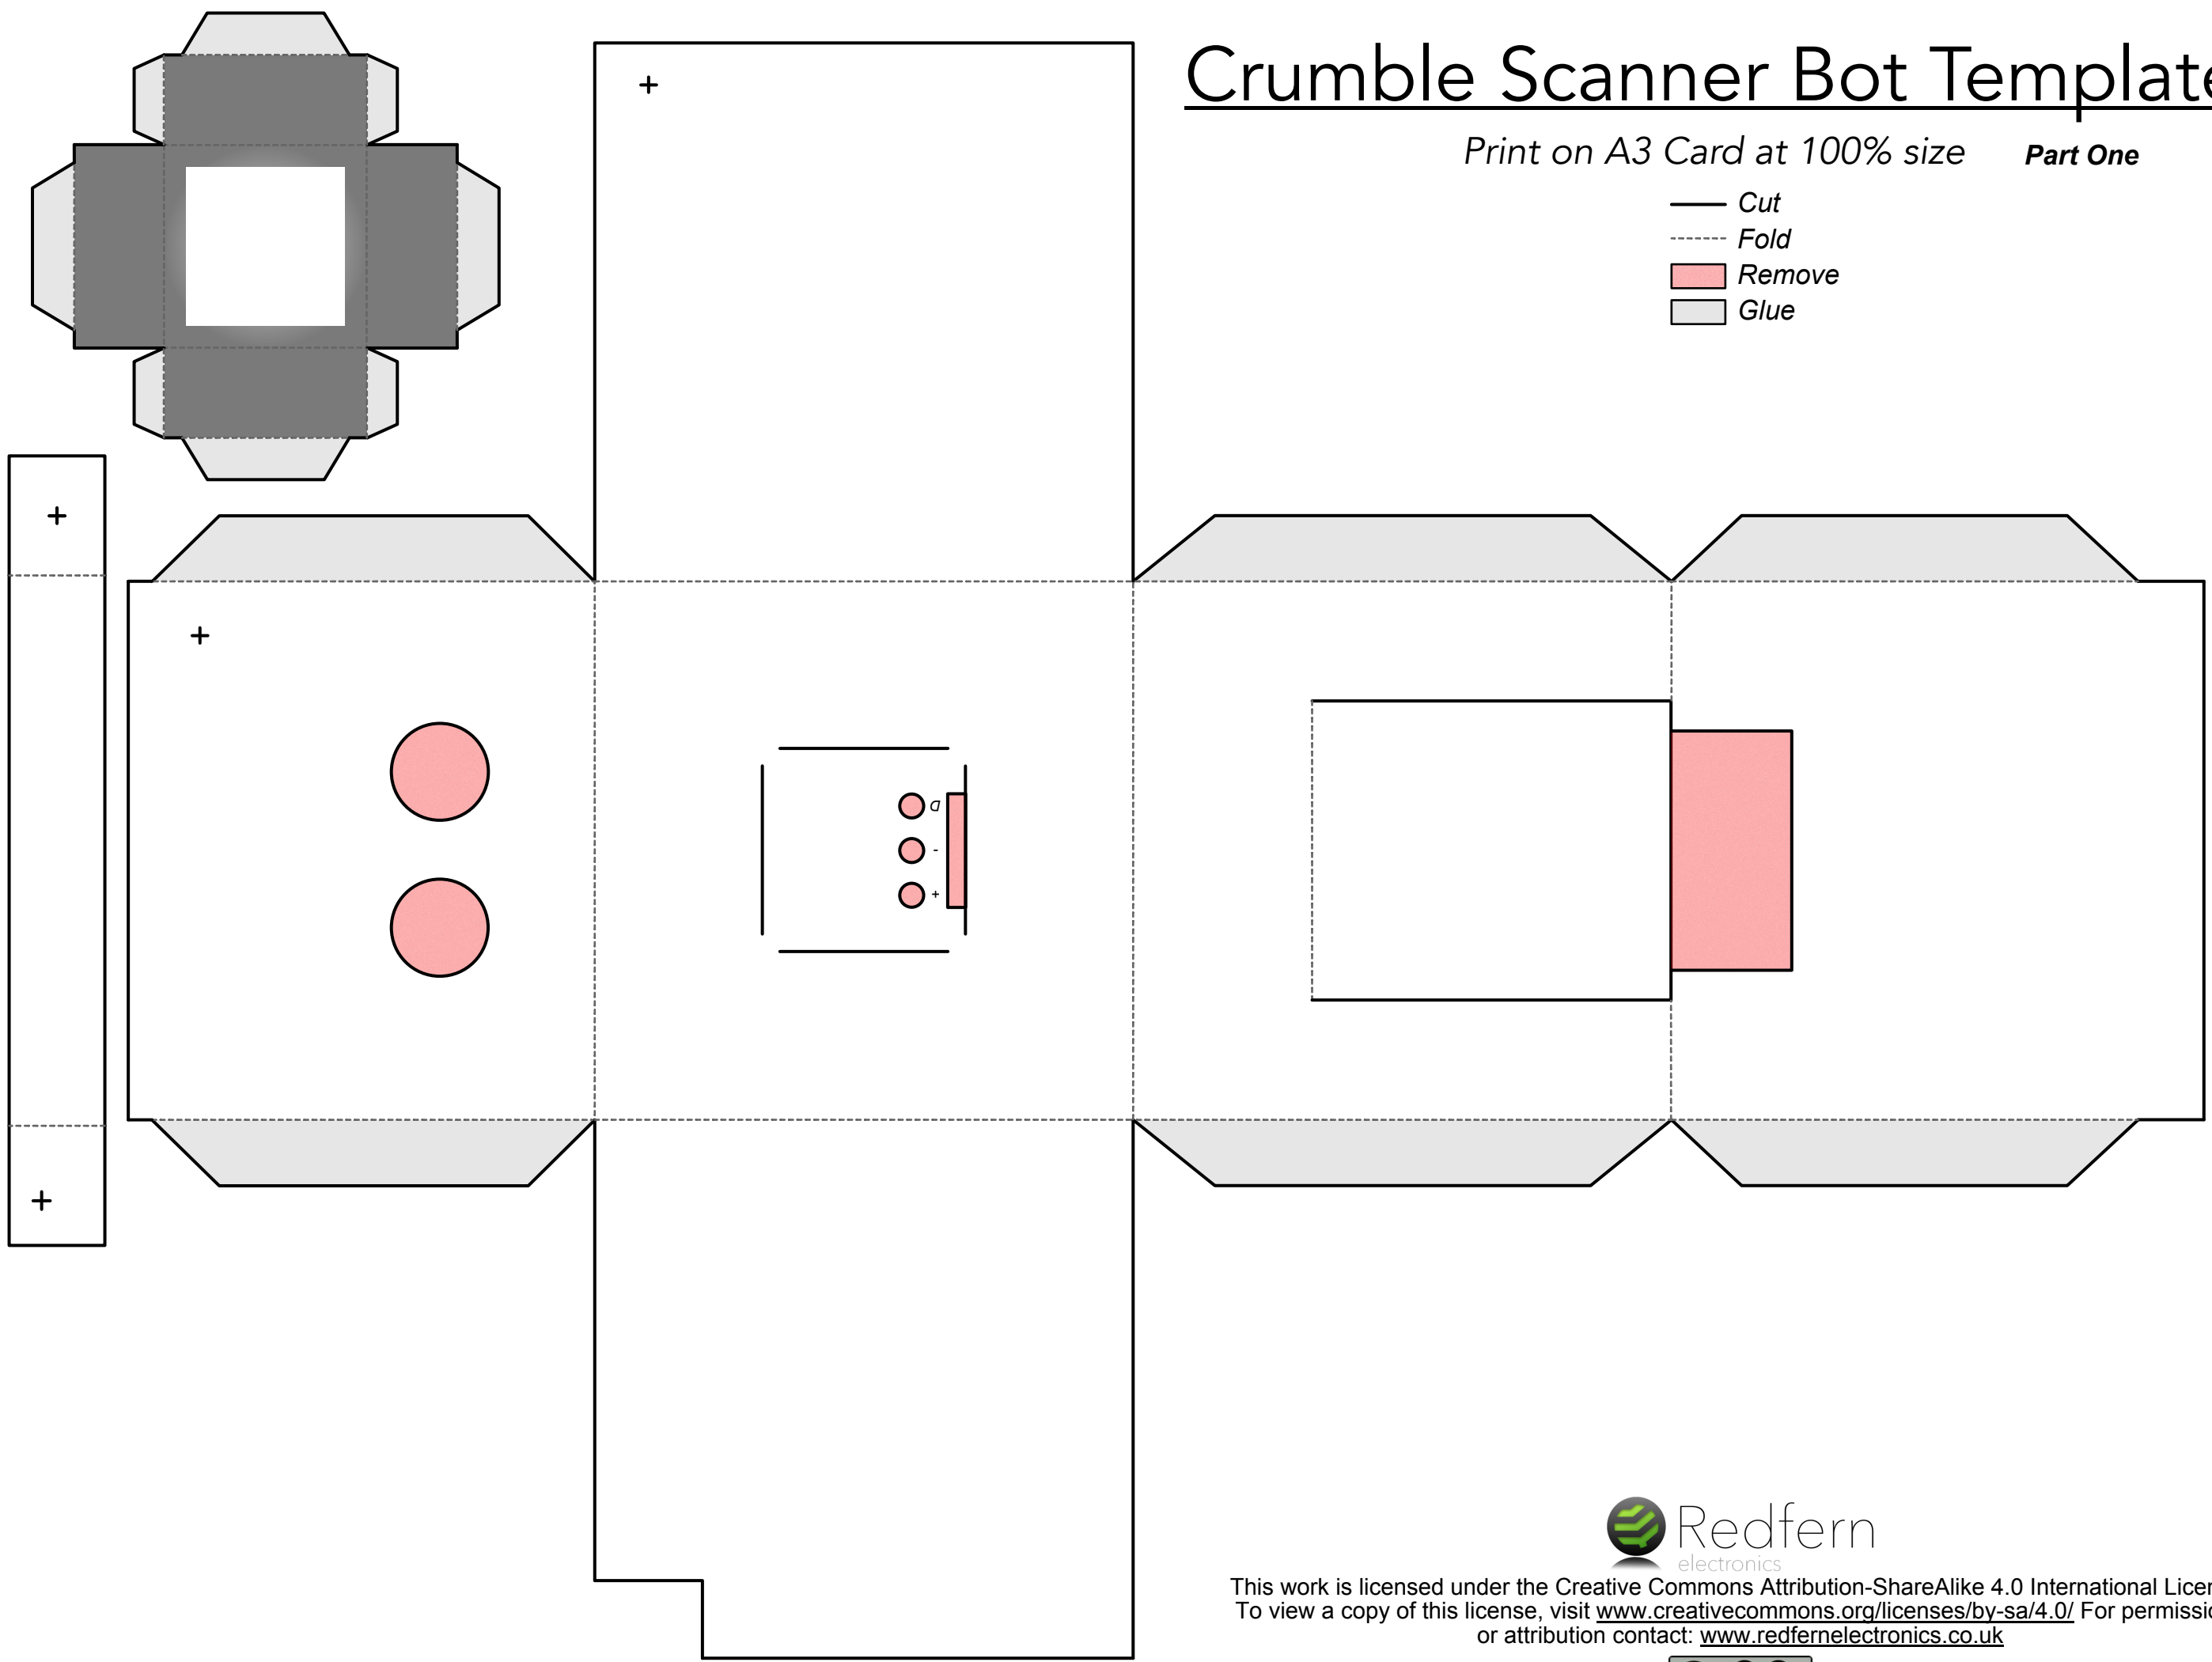

Crumble Scanner Bot Template

Print on A3 Card at 100% size **Part One**

- Cut
- - - - - Fold
- Remove
- Glue

This work is licensed under the Creative Commons Attribution-ShareAlike 4.0 International License. To view a copy of this license, visit www.creativecommons.org/licenses/by-sa/4.0/ For permissions or attribution contact: www.redfernelectronics.co.uk

Crumble Scanner Bot Template

Print on A3 Card at 100% size **Part Two**

- Cut
- - - - - Fold
- Glue

This work is licensed under the Creative Commons Attribution-ShareAlike 4.0 International License. To view a copy of this license, visit www.creativecommons.org/licenses/by-sa/4.0/ For permissions or attribution contact: www.redfernelectronics.co.uk