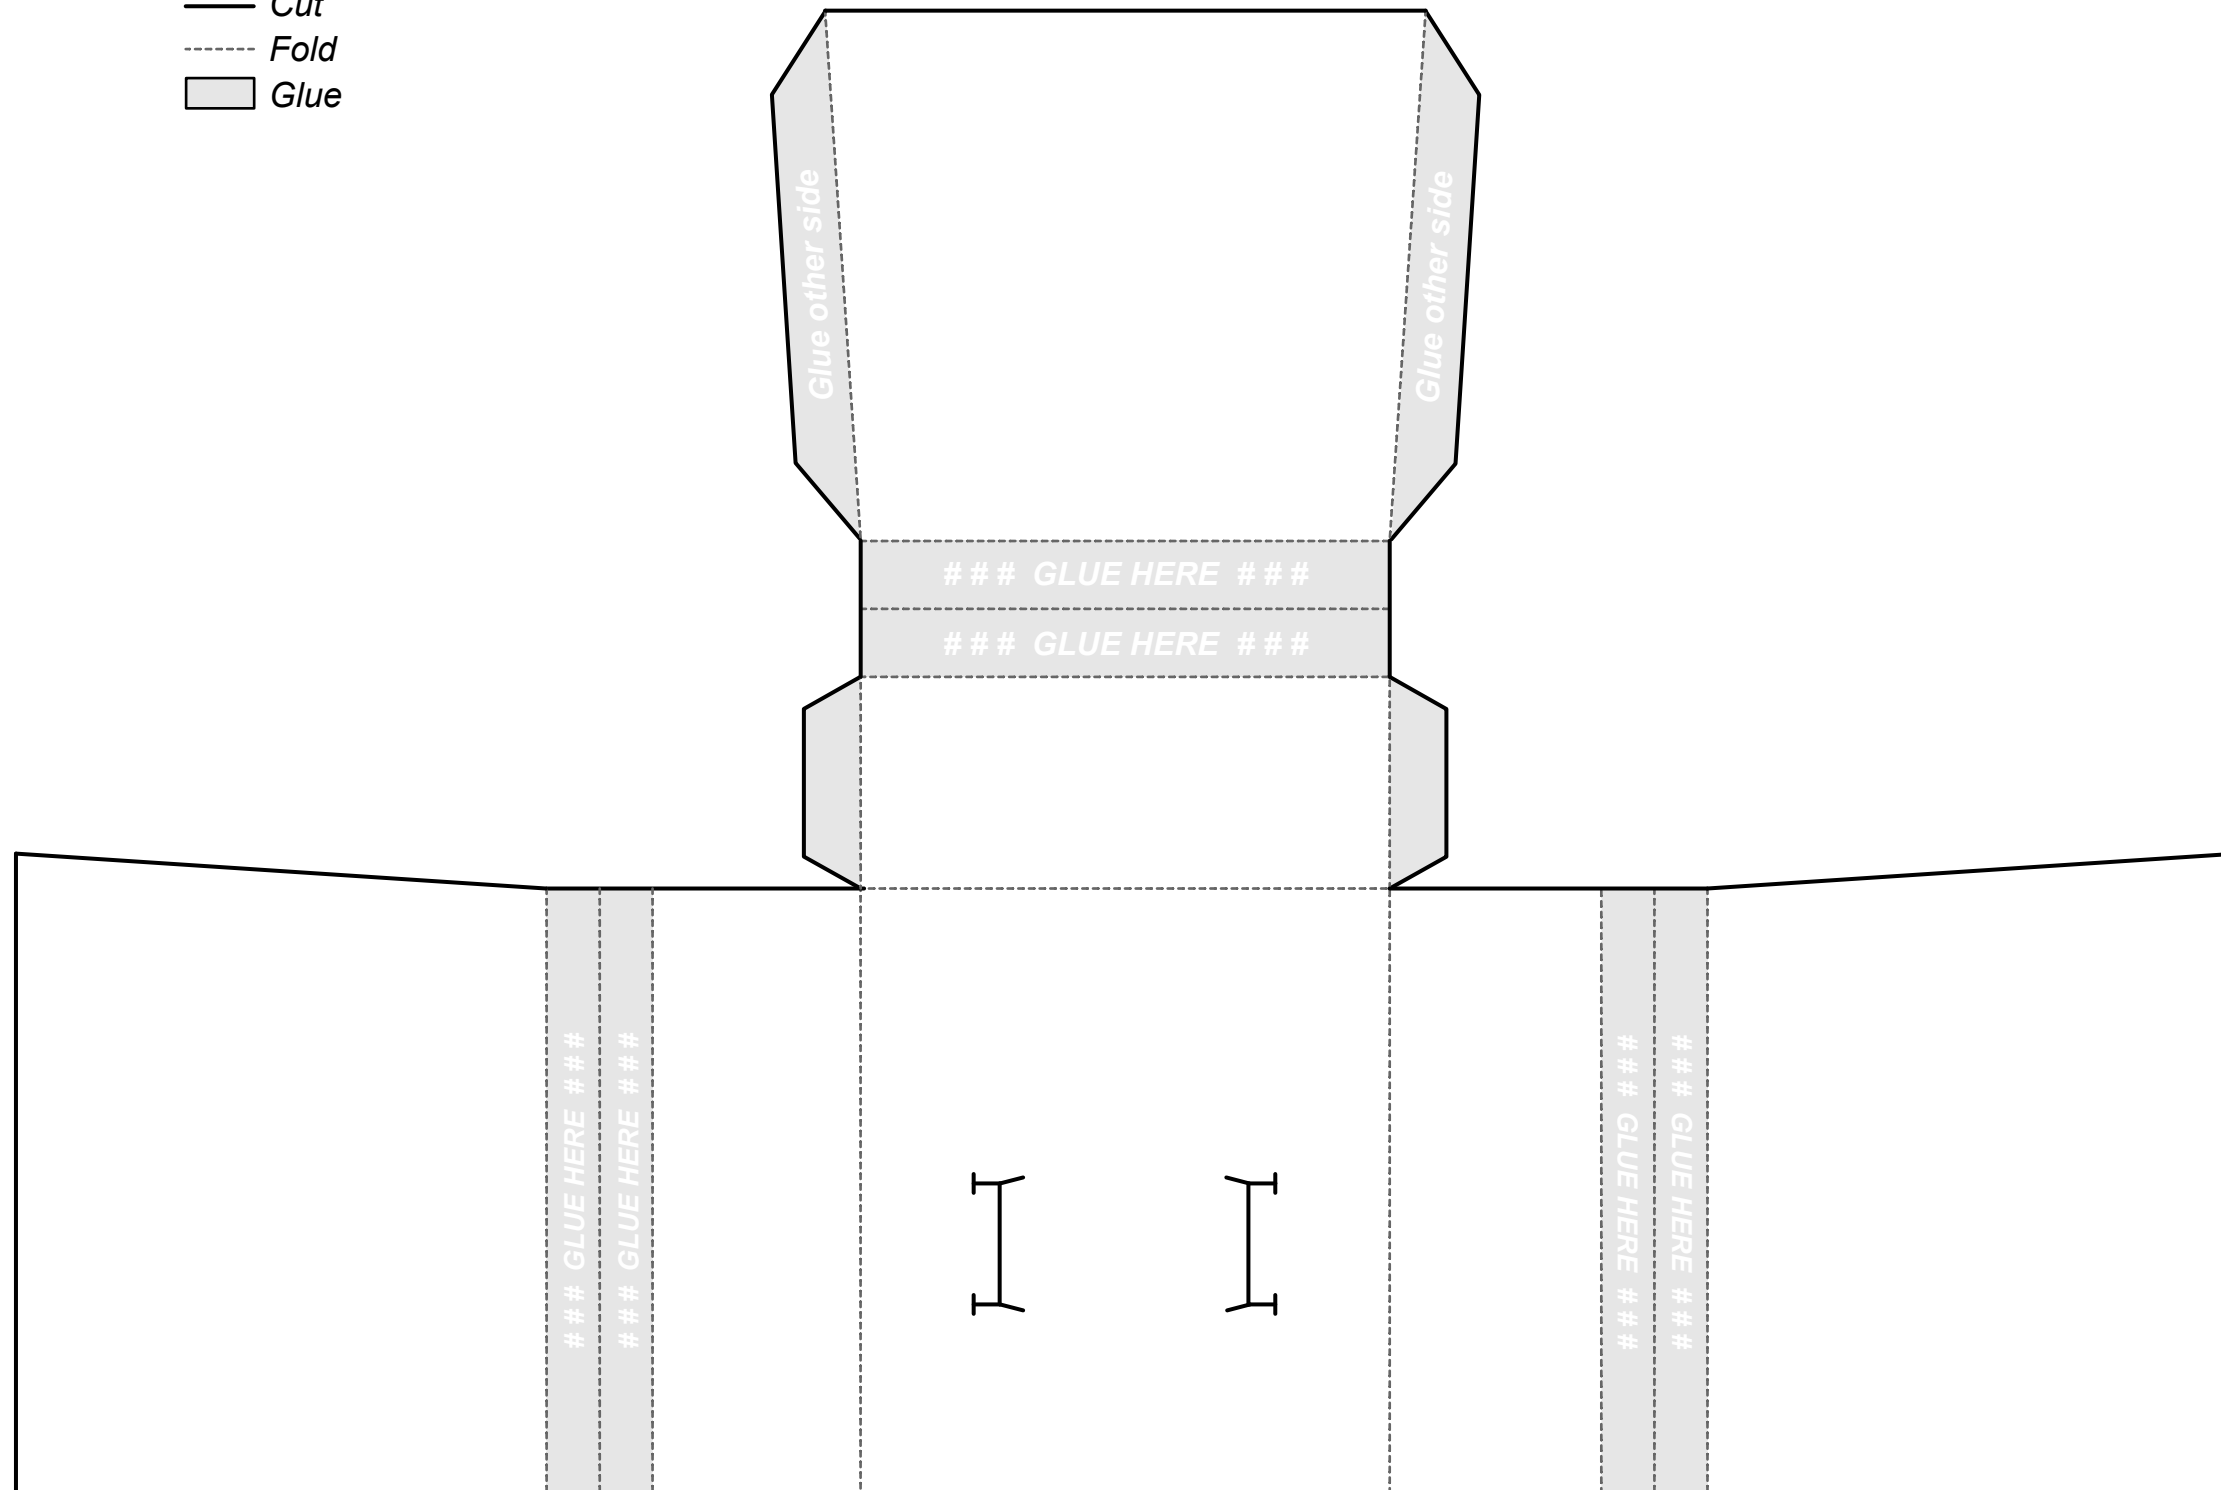

Crumble Scanner Bot Template

Print on A3 Card at 100% size **Part One**

- Cut
- - - - - Fold
- Remove
- Glue

This work is licensed under the Creative Commons Attribution-ShareAlike 4.0 International License. To view a copy of this license, visit www.creativecommons.org/licenses/by-sa/4.0/ For permissions or attribution contact: www.redfernelectronics.co.uk

Crumble Scanner Bot Template

Print on A3 Card at 100% size **Part Two**

- Cut
- - - - - Fold
- Glue

This work is licensed under the Creative Commons Attribution-ShareAlike 4.0 International License. To view a copy of this license, visit www.creativecommons.org/licenses/by-sa/4.0/ For permissions or attribution contact: www.redfernelectronics.co.uk